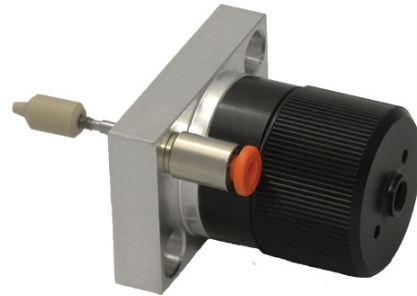

COLOUR CHANGE VALVE - MEDIUM PRESSURE

Medium pressure colour change valve. Spare parts available on request