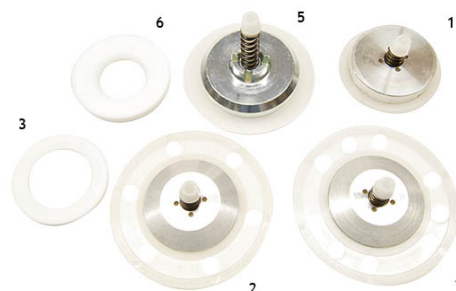

# DIAPHRAGMS FOR ELECTRIC PUMPS

Diaphragms for electric pumps

COD	DESCRIPTION	OEM. REF.
040300	Diaphragm type K300, Tecnover 4000	1
040500	Diaphragm type K500, Tecnover 5000	2
050353	Shim for Diaphragm type K300, K500, L3000	3
401001	Diaphragm type L3000	4
041000	Diaphragm type K1000, Tecnover 10000 Tecnover 15000, Giotto, Larius 8000, Sinaer 8000	5
050017	Shim for type Diaphragm B1000, 7000	6