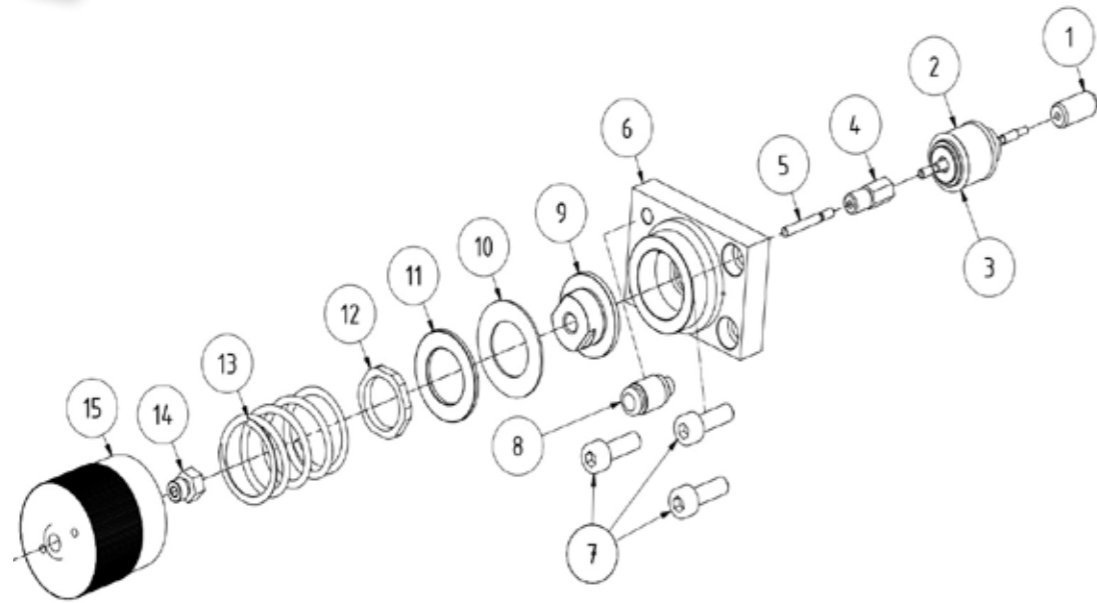

POS	CODE	DESCRIPTION
1-15	BRZ1074	Complete change color valve
1	BRZ1073D	Closing needle joint
2	BRZ1077	Complete cartridge
3	BRZ1078	Kit gaskets x10 pcs
4	BRZ1073B	Rod carrier
5	BRZ1073R	Rod controll
6	BRZ1073E	Support base
7	VTCEXUS	Screw
8	110405	Quick connector
9	BRZ1073O	Piston only
10	BRZ1073N	Piston gasket
11	BRZ1073M	Piston washer
12	BRZ1073L	Closing piston nut
13	BRZ1073Q	Spring
14	BRZ1073I	Carrier rod controll
15	BRZ1073H	Closing plug valve