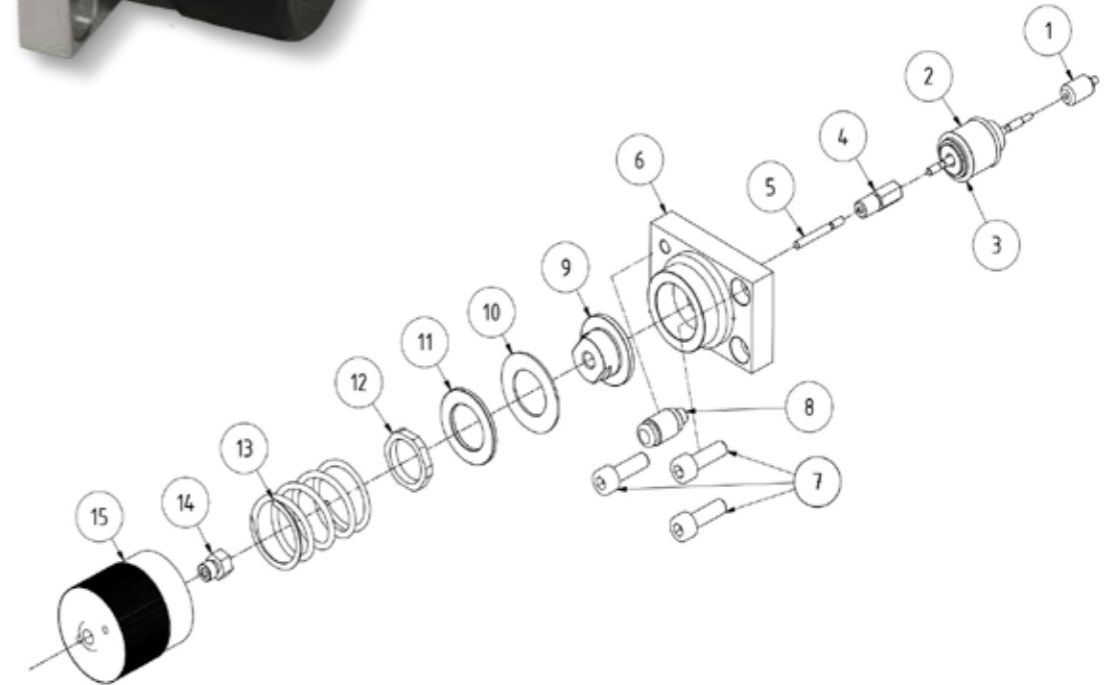

CODE	DESCRIPTION
BRZ1075	Colour change valve - medium pressure
BRZ1077	Cartridge kit

Spare parts available, see the table below