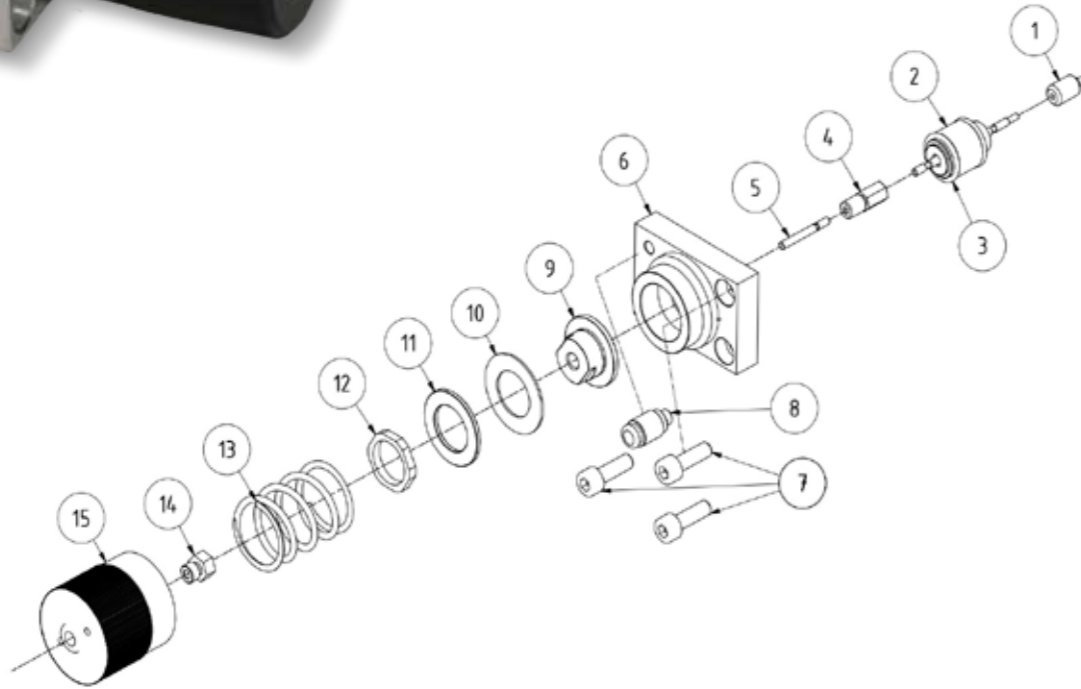

CODE	DESCRIPTION
BRZ1076	Colour change valve - high pressure
BRZ1080	Cartridge kit

Spare parts available, see the table below