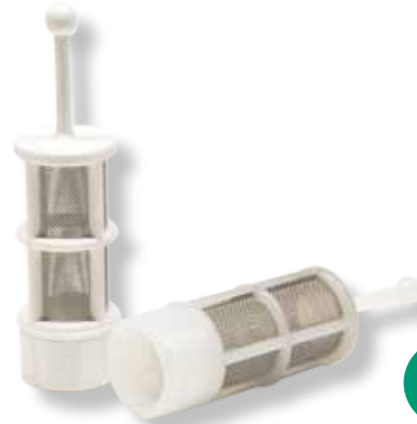

PACK OF 25 PCS

CODE	DESCRIPTION	MESH
FM2920	Nylon filter with s. steel screen ø19mm	60
Insert: Ø19